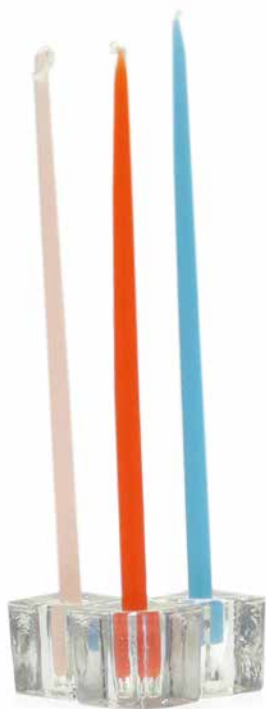

MADE IN ITALY

item no. PA1
Box 200 PASTICCERE
(cand. + base)

Ø mm. 5
h. mm. 70
pcs/ctn 12
burn time 10'
EAN •