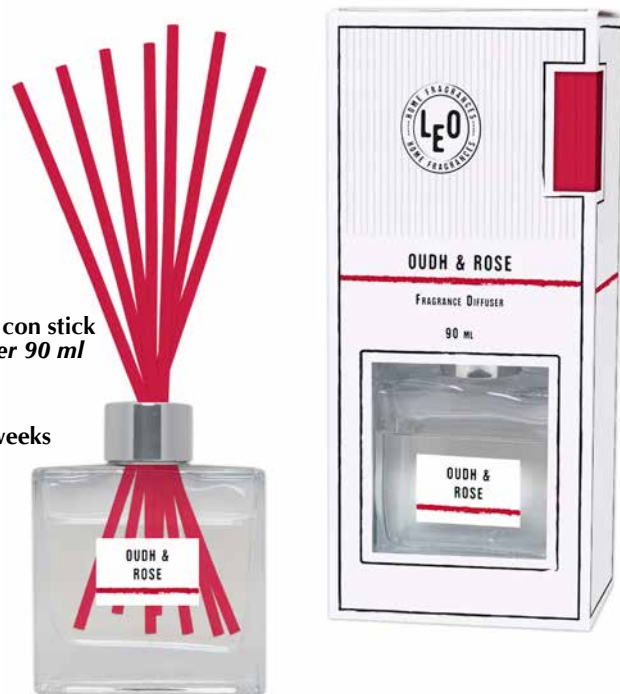

LEO PROFUMI PER AMBIENTE
LEO HOME FRAGRANCES

NO ALCOOL

item no. LEOD50

Diffusore Leo 50 ml con stick
Leo fragrance diffuser 50 ml
with sticks

pcs/ctn 12
lasts for up to 1 month
EAN •

item no. LEOD100

Diffusore Leo 100 ml con stick
Leo fragrance diffuser 100 ml
with sticks

pcs/ctn 9
lasts for up to 2 months
EAN •

item no. LEOD90

Diffusore Leo 90 ml con stick
Leo fragrance diffuser 90 ml
with sticks

pcs/ctn 12
lasts for up to 6 weeks
EAN •

item no. LEODSF

Diffusore Leo 100 ml con fiore
Leo fragrance diffuser 100 ml
with flower