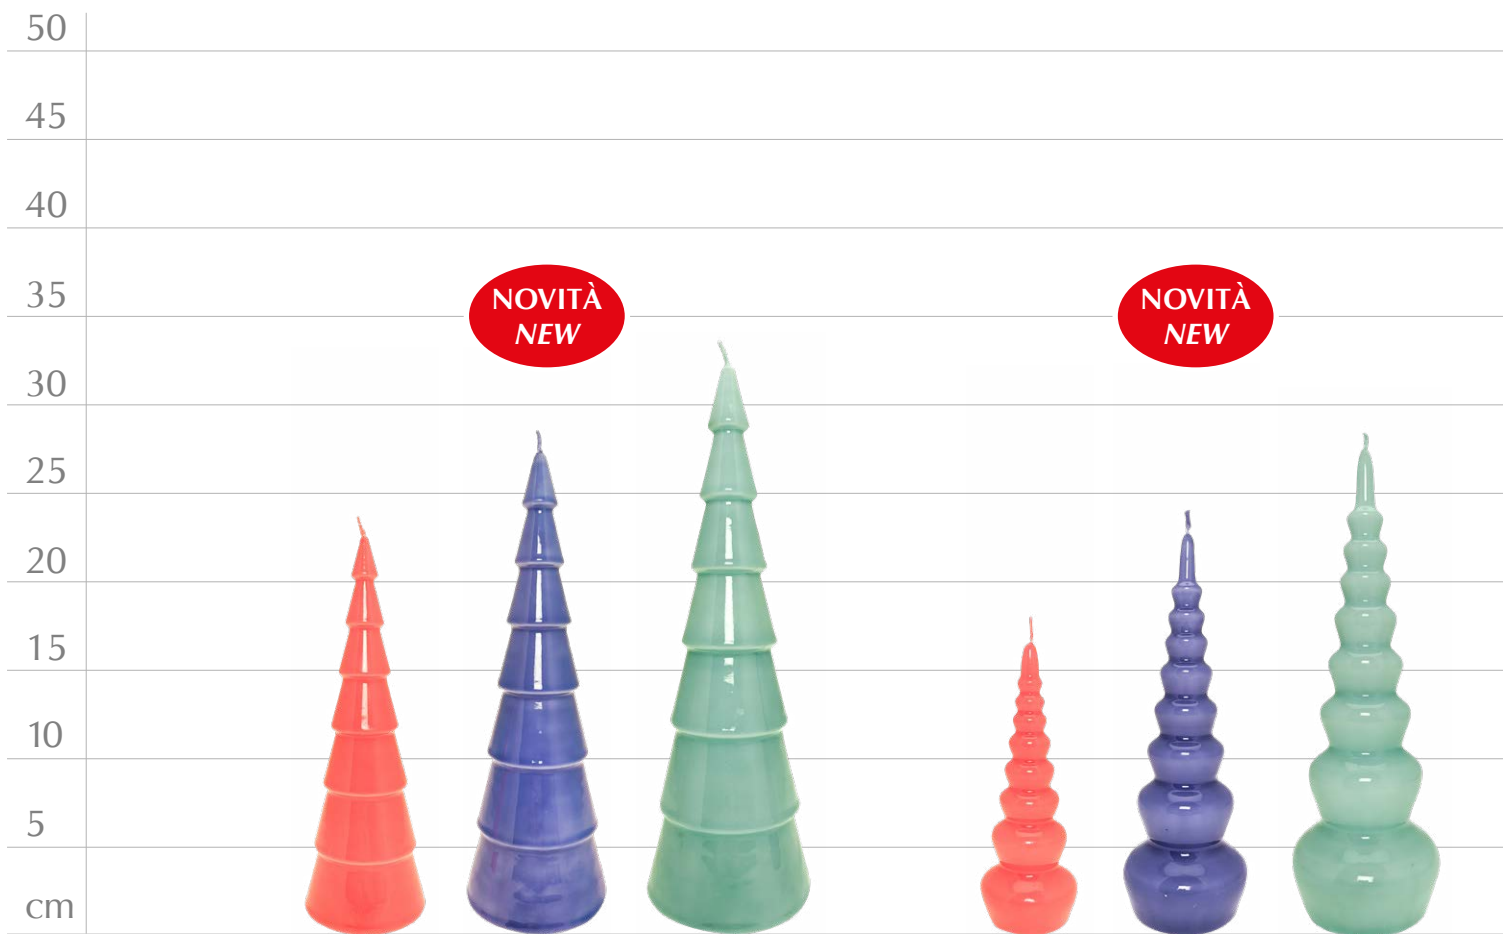

CANDELE ALBERO
TREE CANDLES

Laccato/Lacquered
Opaco/Matt

CLAV22
CLOAV22

CLAV27
CLOAV27

CLAV32
CLOAV32

VIENNA

CLAB16
CLOAB16

CLAB22
CLOAB22

CLAB27
CLOAB27

BANGKOK