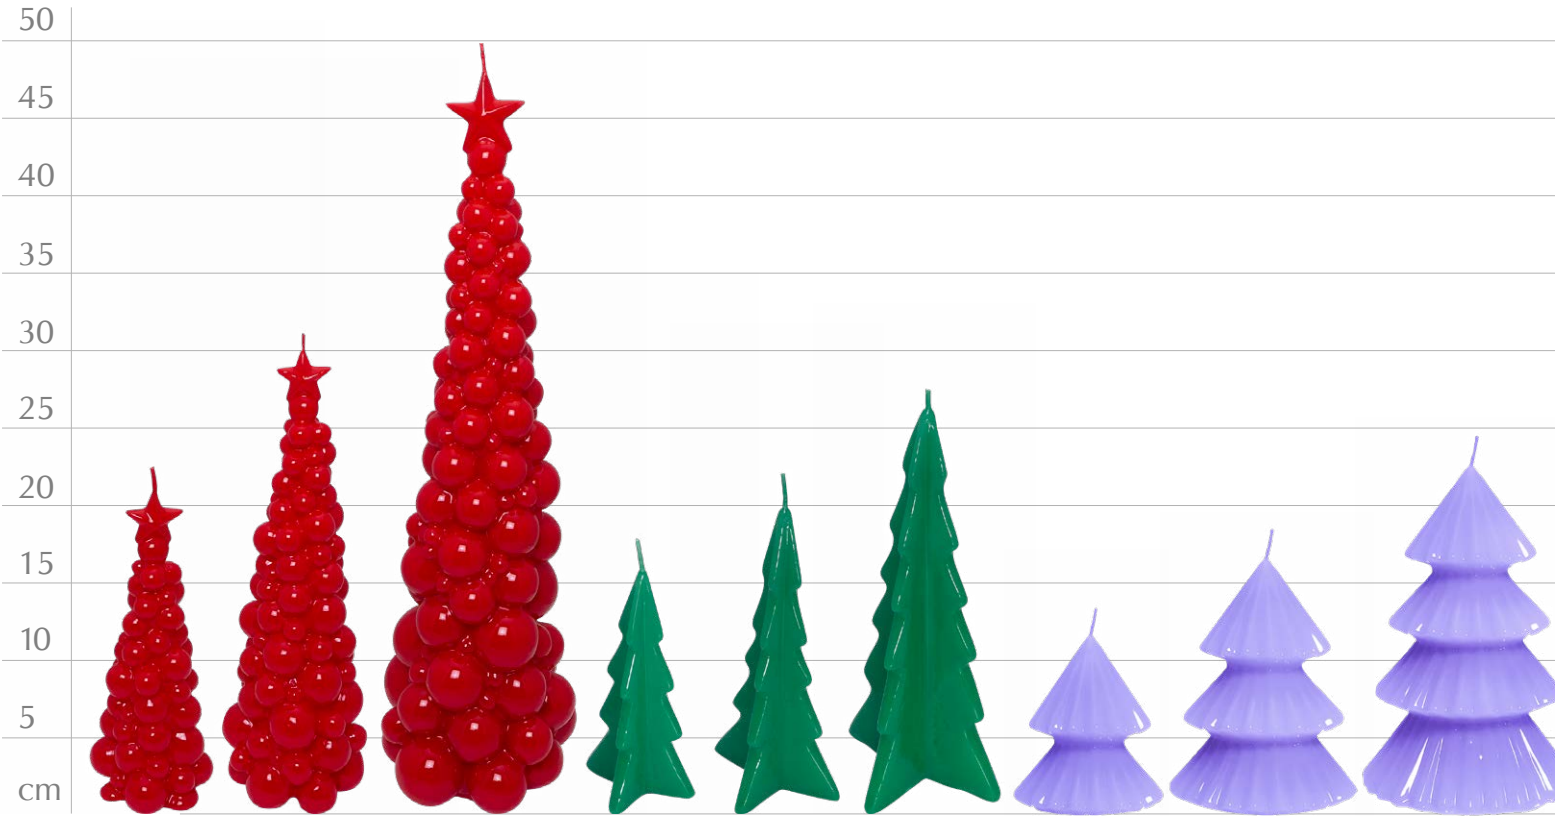

CANDELE SFERA ED UOVA COLORATE
COLOURED BALL AND EGG CANDLES

Laccato/Lacquered
Opaco/Matt

CANDELOTTI COLORATI
COLOURED PILLAR CANDLES

CANDELE ALBERO
TREE CANDLES

Laccato/Lacquered
Opaco/Matt

CLAM21	CLAM30	CLAM47	CLAO16	CLAO20	CLAO26	CLAT12	CLAT17	CLAT23
CLOAM21	CLOAM30	CLOAM47	CLOAO16	CLOAO20	CLOAO26	CLOAT12	CLOAT17	CLOAT23