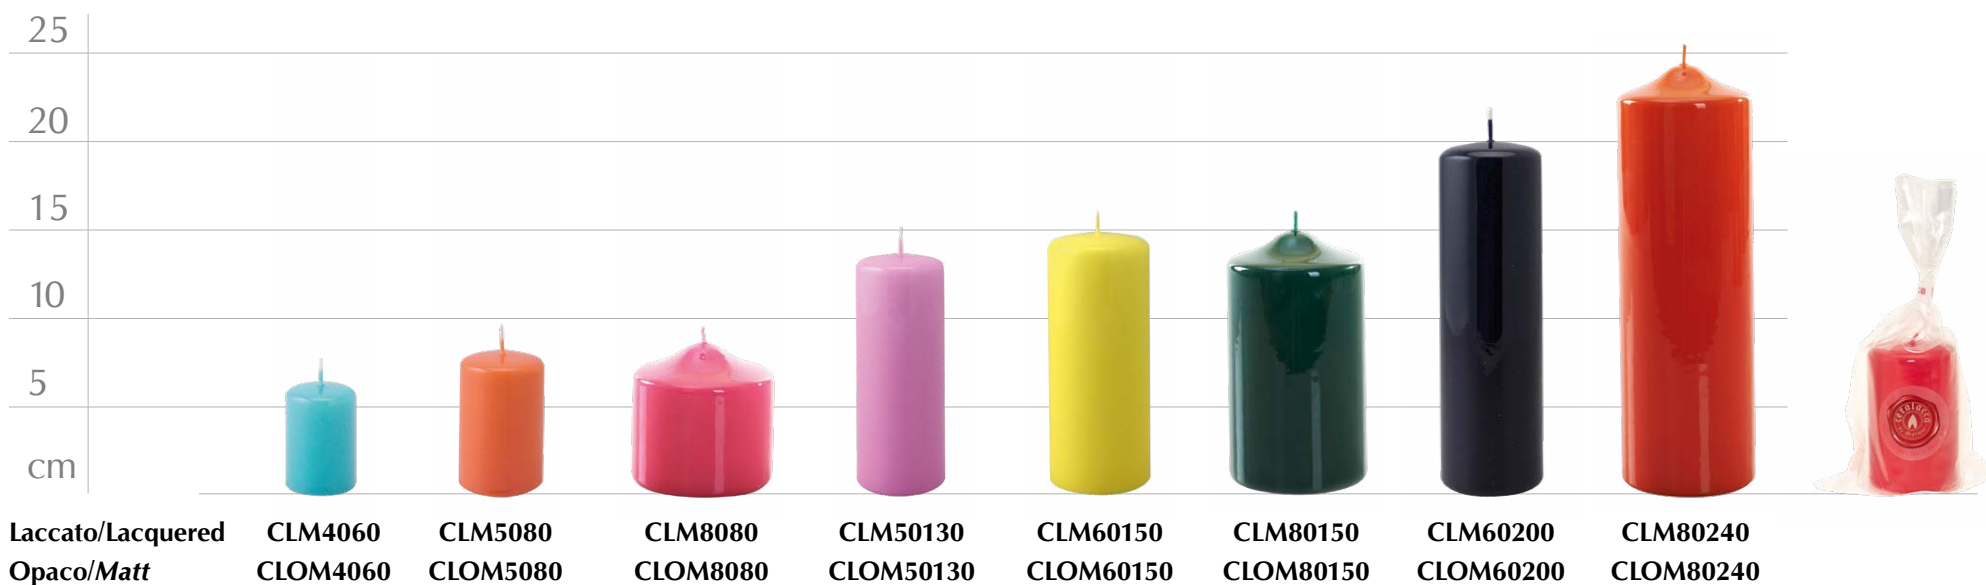

CANDELOTTI COLORATI
COLOURED PILLAR CANDLES