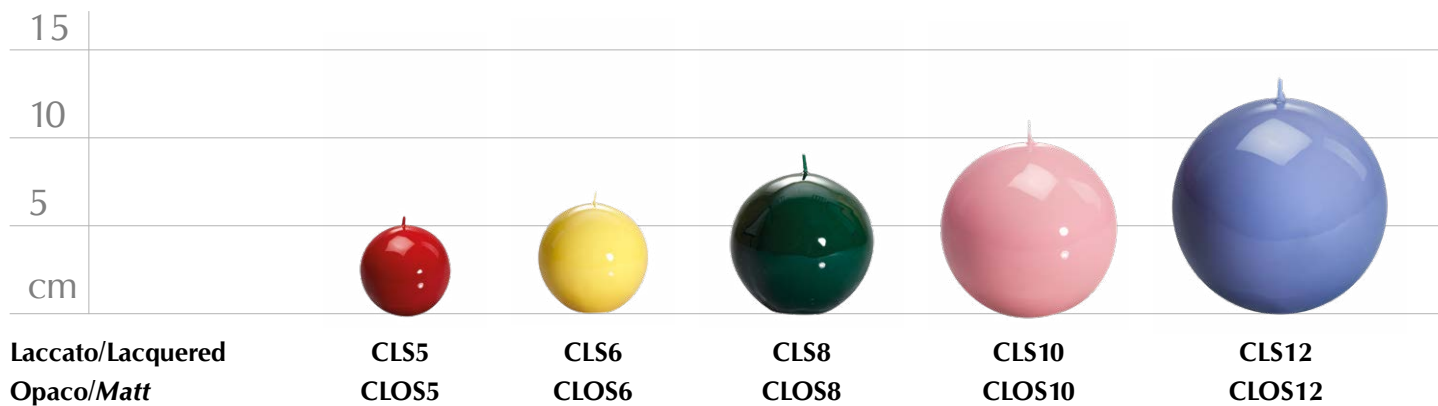

CANDELE SFERA ED UOVA COLORATE
COLOURED BALL AND EGG CANDLES

Laccato/Lacquered
Opaco/Matt