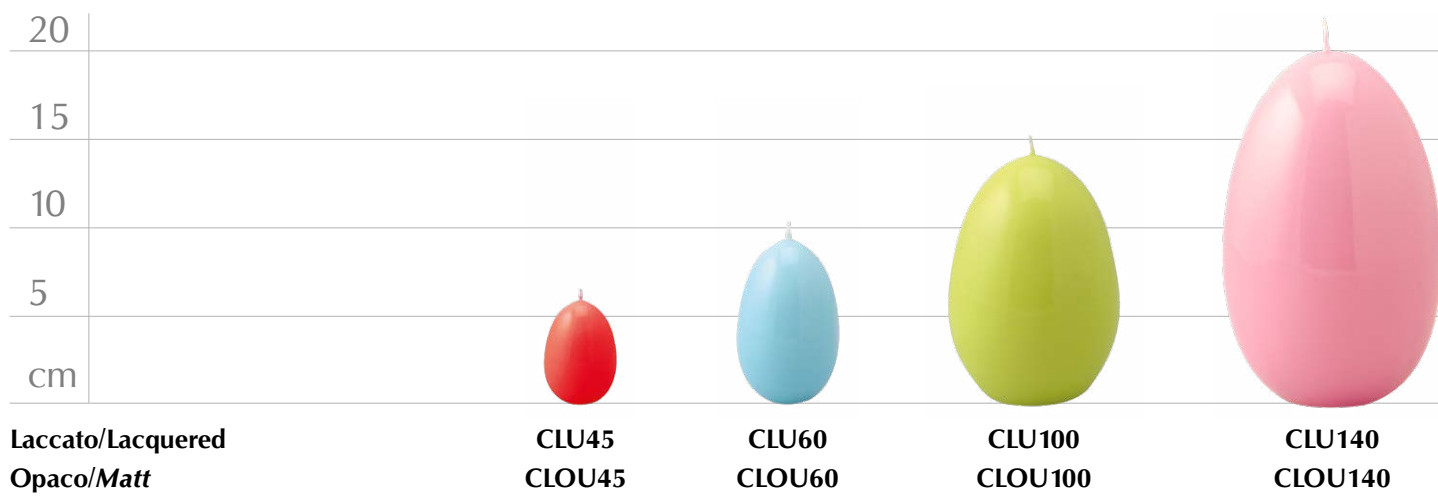

CANDELE SFERA ED UOVA COLORATE
COLOURED BALL AND EGG CANDLES

Laccato/Lacquered
Opaco/Matt