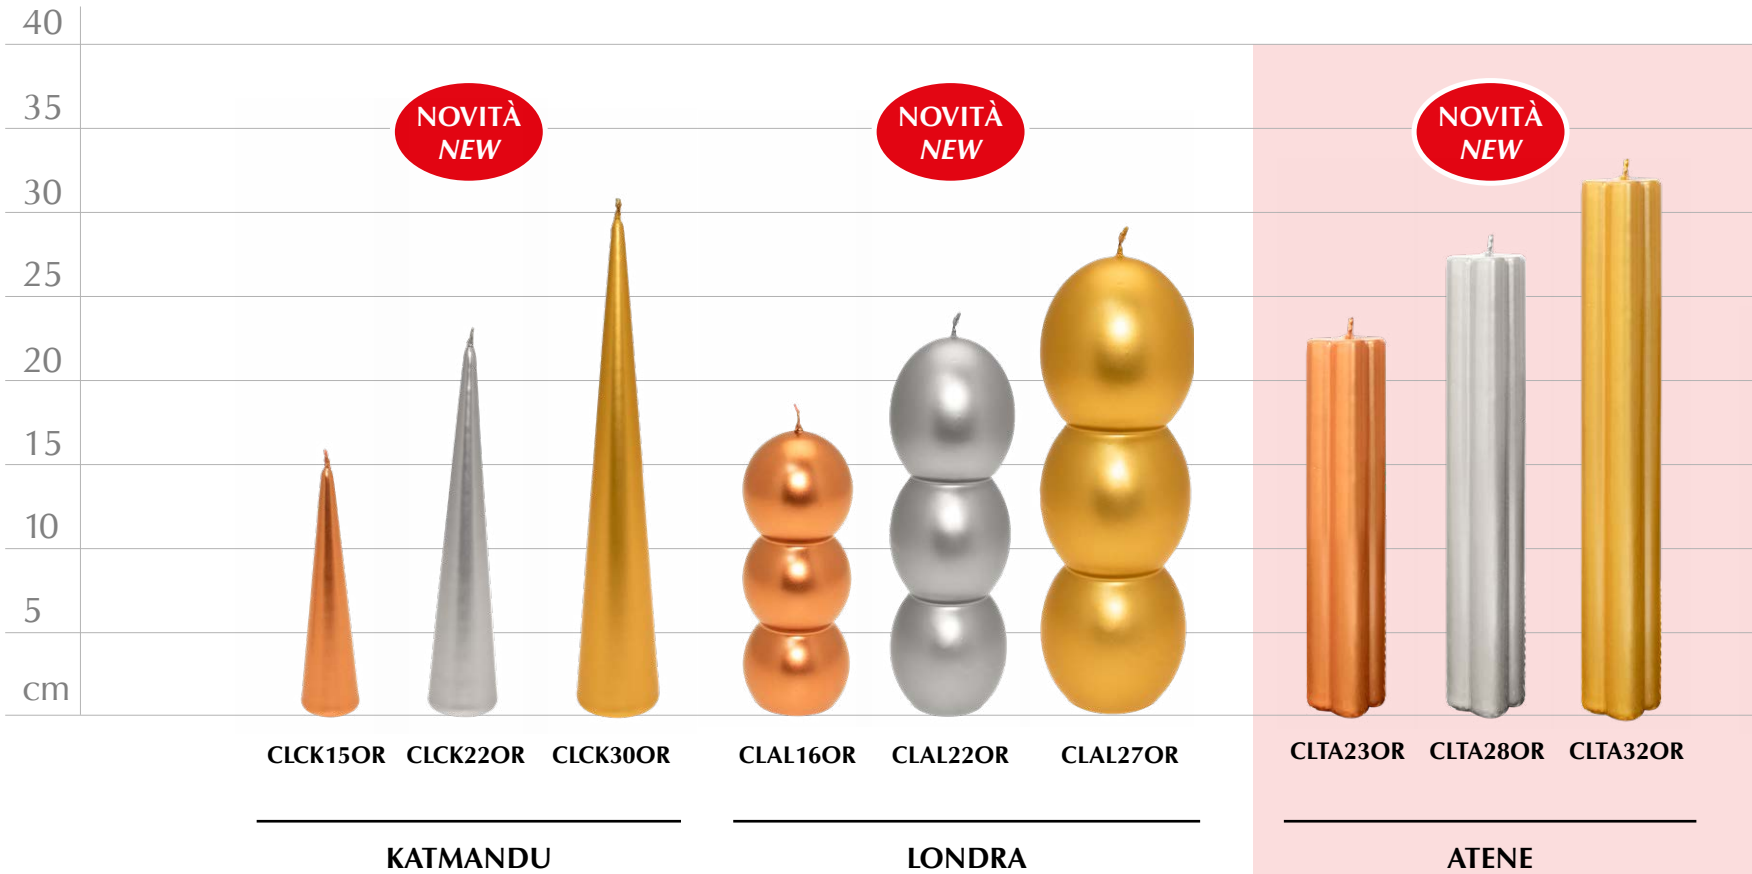

CLM80150OR

CLM60200OR

CLM80240OR

CANDELE ALBERO COLORI METALLICI
METALLIC TREE CANDLES

CANDELE ALBERO COLORI METALLICI
METALLIC TREE CANDLES

CLAV22OR

CLAV27OR

CLAV32OR

CLAB16OR

CLAB22OR

CLAB27OR

VIENNA

BANGKOK

DECORATIVE CANDLE
MADE IN ITALY

FORME COLORI METALLICI
METALLIC SHAPES

MADE IN ITALY

Necessitano di portacandele
Candle stands needed

RCAT
Portacandele Atene
Portacandele suggerito
v. CATALOGO Emporio
Suggested candle stand
see Emporio CATALOGUE

FORME COLORI METALLICI
METALLIC SHAPES

CLFAOR